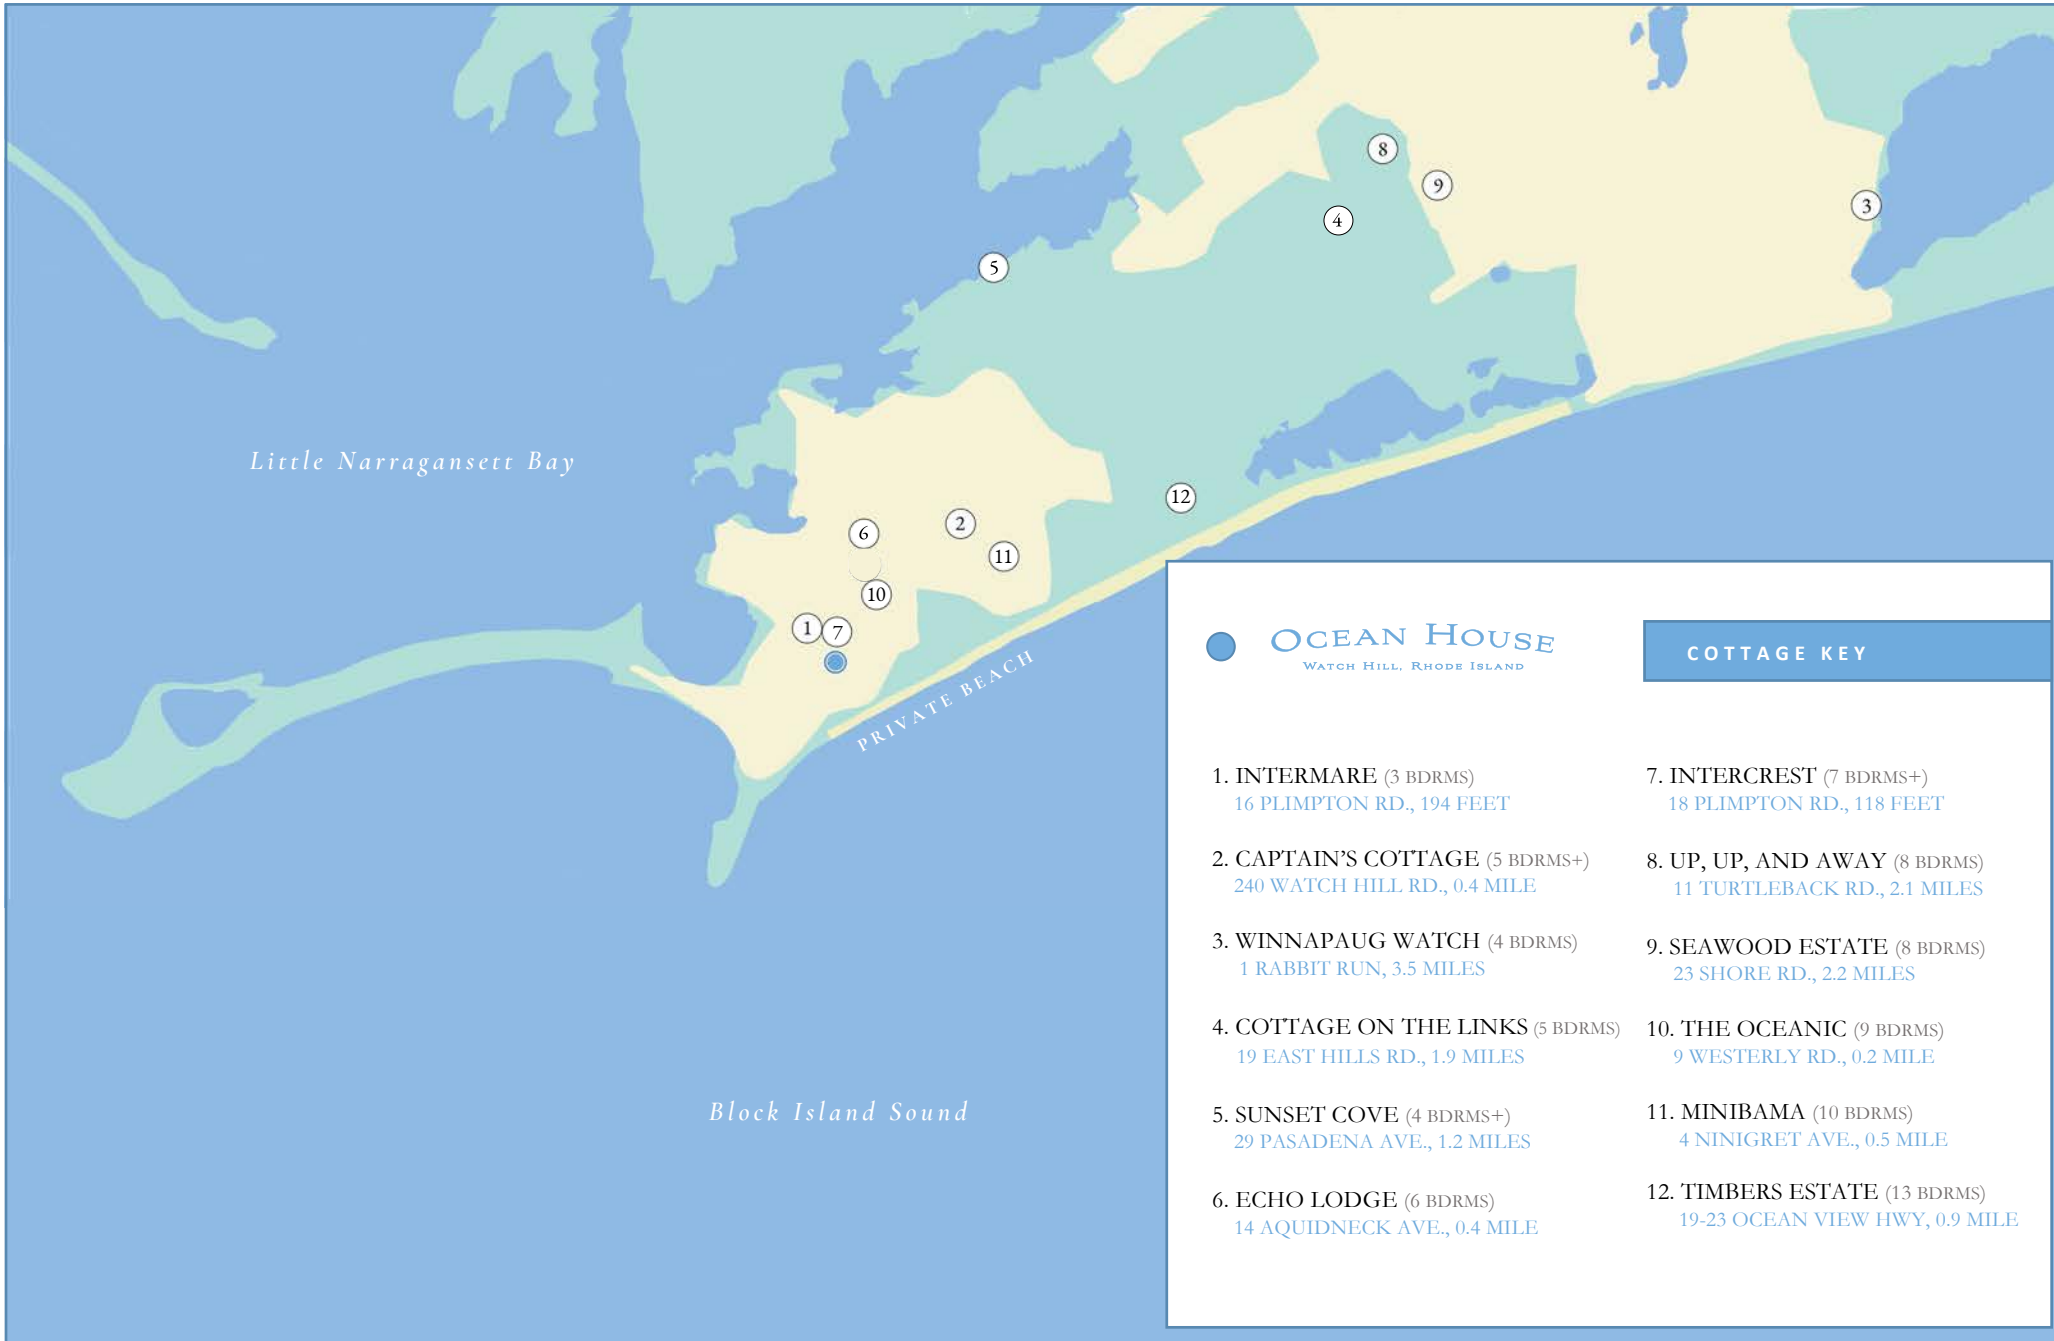

Timbers Main House can be combined with the Timbers Guest House to rent the entire Estate, or the Main House and the Guest House can be booked separately.

OCEAN HOUSE
— COLLECTION —

TIMBERS GUEST HOUSE

19A-23 Ocean View Highway, Watch Hill, RI 02891

Timbers Guest House can be combined with the Timbers Main House to rent the entire Estate, or the Guest House and the Main House can be booked separately.

OCEAN HOUSE
— COLLECTION —

OCEAN HOUSE
— COLLECTION —

OCEAN HOUSE
WATCH HILL, RHODE ISLAND

COTTAGE KEY

- | | |
|--|--|
| <p>1. INTERMARE (3 BDRMS)
16 PLIMPTON RD., 194 FEET</p> | <p>7. INTERCREST (7 BDRMS+)
18 PLIMPTON RD., 118 FEET</p> |
| <p>2. CAPTAIN'S COTTAGE (5 BDRMS+)
240 WATCH HILL RD., 0.4 MILE</p> | <p>8. UP, UP, AND AWAY (8 BDRMS)
11 TURTLEBACK RD., 2.1 MILES</p> |
| <p>3. WINNAPAUG WATCH (4 BDRMS)
1 RABBIT RUN, 3.5 MILES</p> | <p>9. SEAWOOD ESTATE (8 BDRMS)
23 SHORE RD., 2.2 MILES</p> |
| <p>4. COTTAGE ON THE LINKS (5 BDRMS)
19 EAST HILLS RD., 1.9 MILES</p> | <p>10. THE OCEANIC (9 BDRMS)
9 WESTERLY RD., 0.2 MILE</p> |
| <p>5. SUNSET COVE (4 BDRMS+)
29 PASADENA AVE., 1.2 MILES</p> | <p>11. MINIBAMA (10 BDRMS)
4 NINIGRET AVE., 0.5 MILE</p> |
| <p>6. ECHO LODGE (6 BDRMS)
14 AQUIDNECK AVE., 0.4 MILE</p> | <p>12. TIMBERS ESTATE (13 BDRMS)
19-23 OCEAN VIEW HWY, 0.9 MILE</p> |